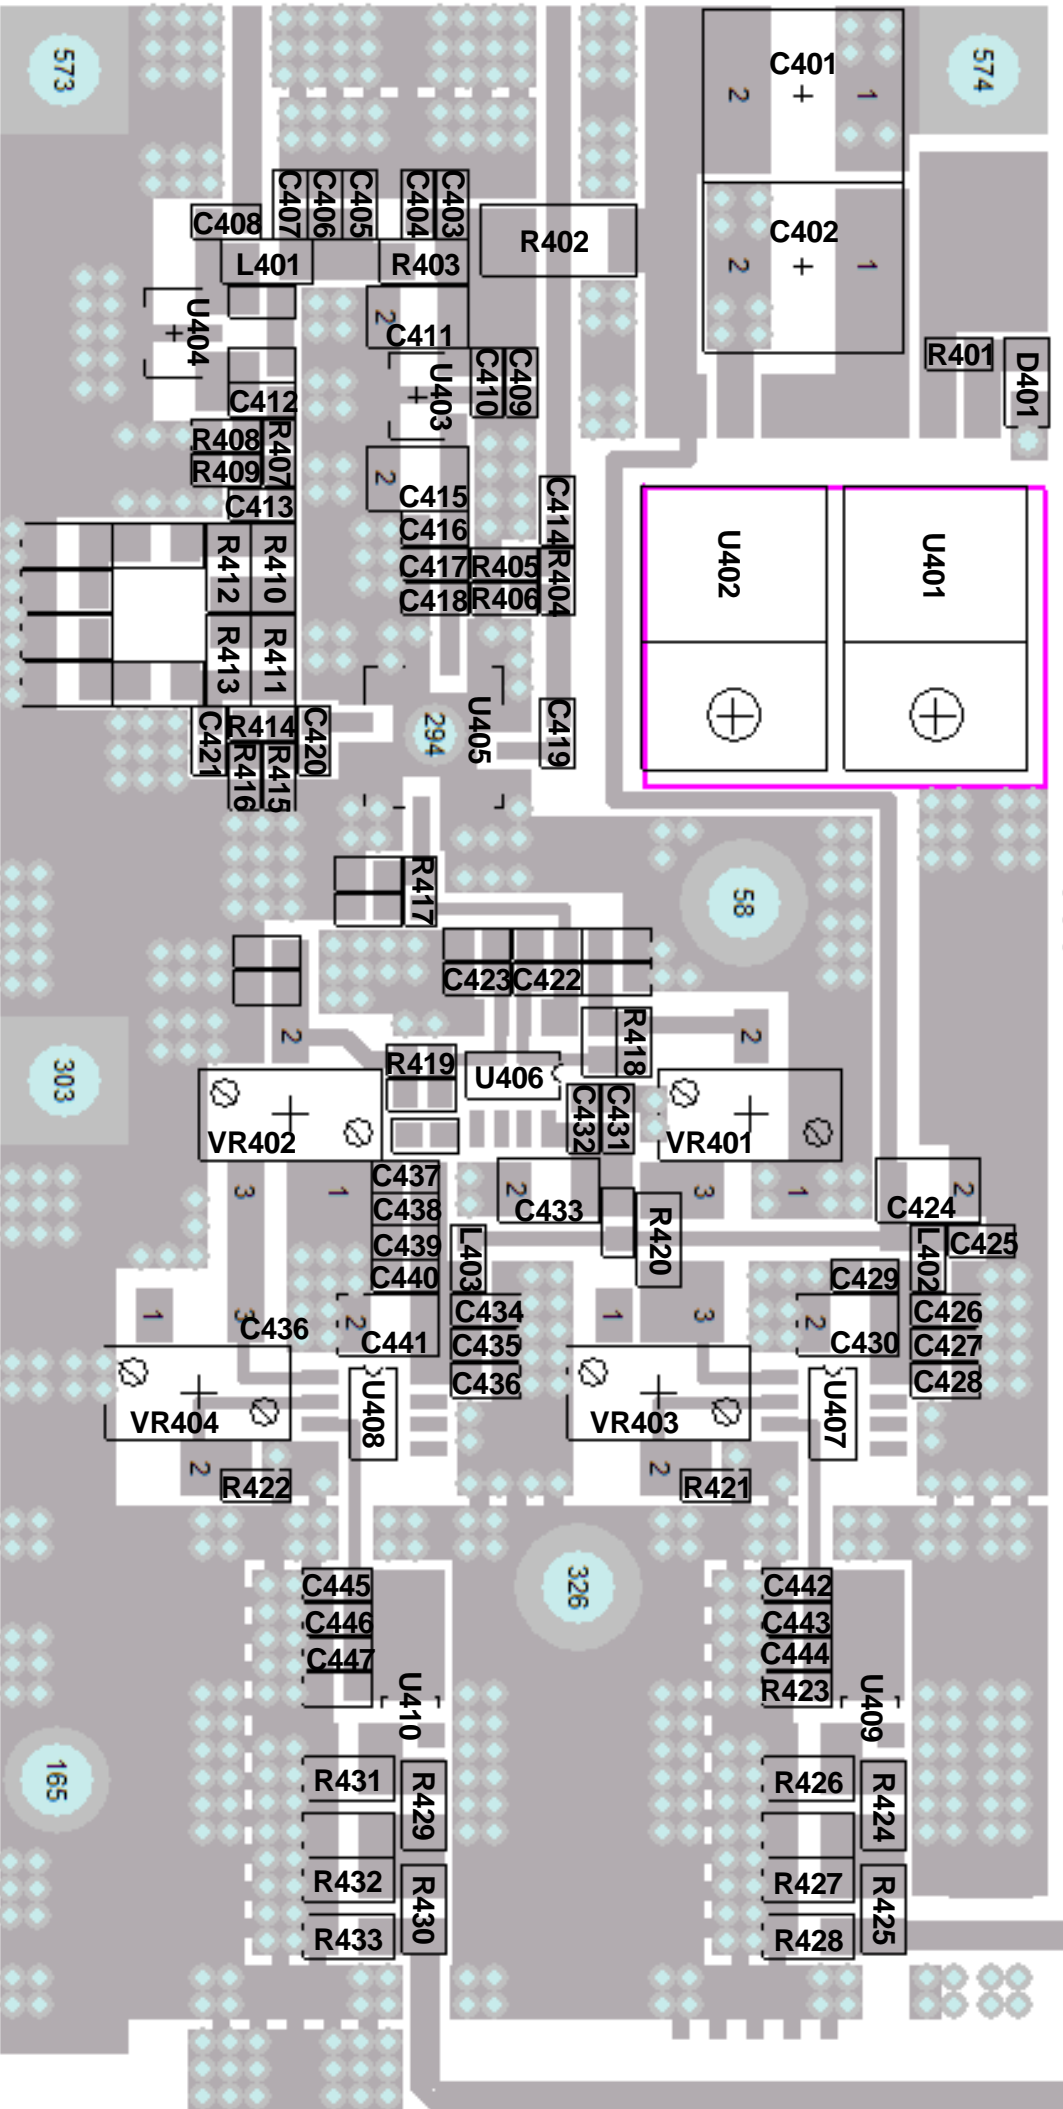

Description	Bandpass Filter, Coupler
Revision	10/10/2014
Unit	Power Amplifier

Description	VSWR
Revision	10/10/2014
Unit	Power Amplifier