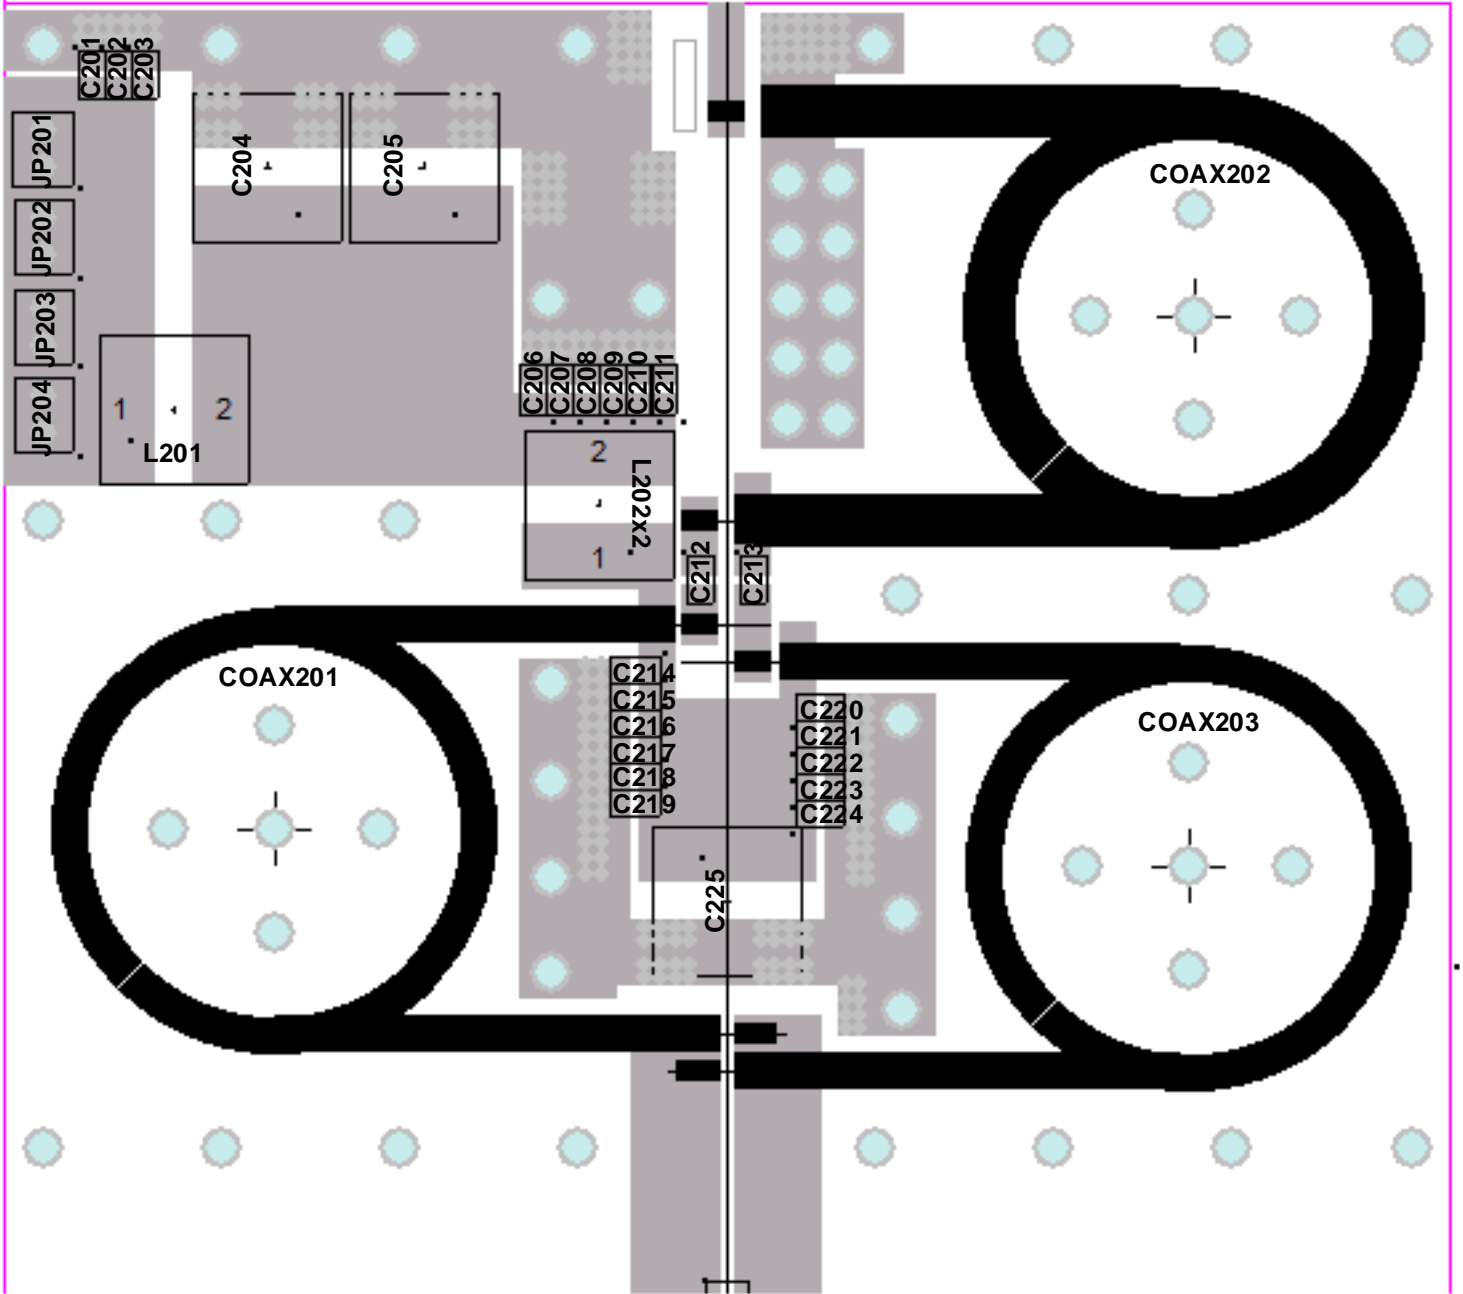

Description	PA Output Matching
Revision	10/10/2014
Unit	Power Amplifier