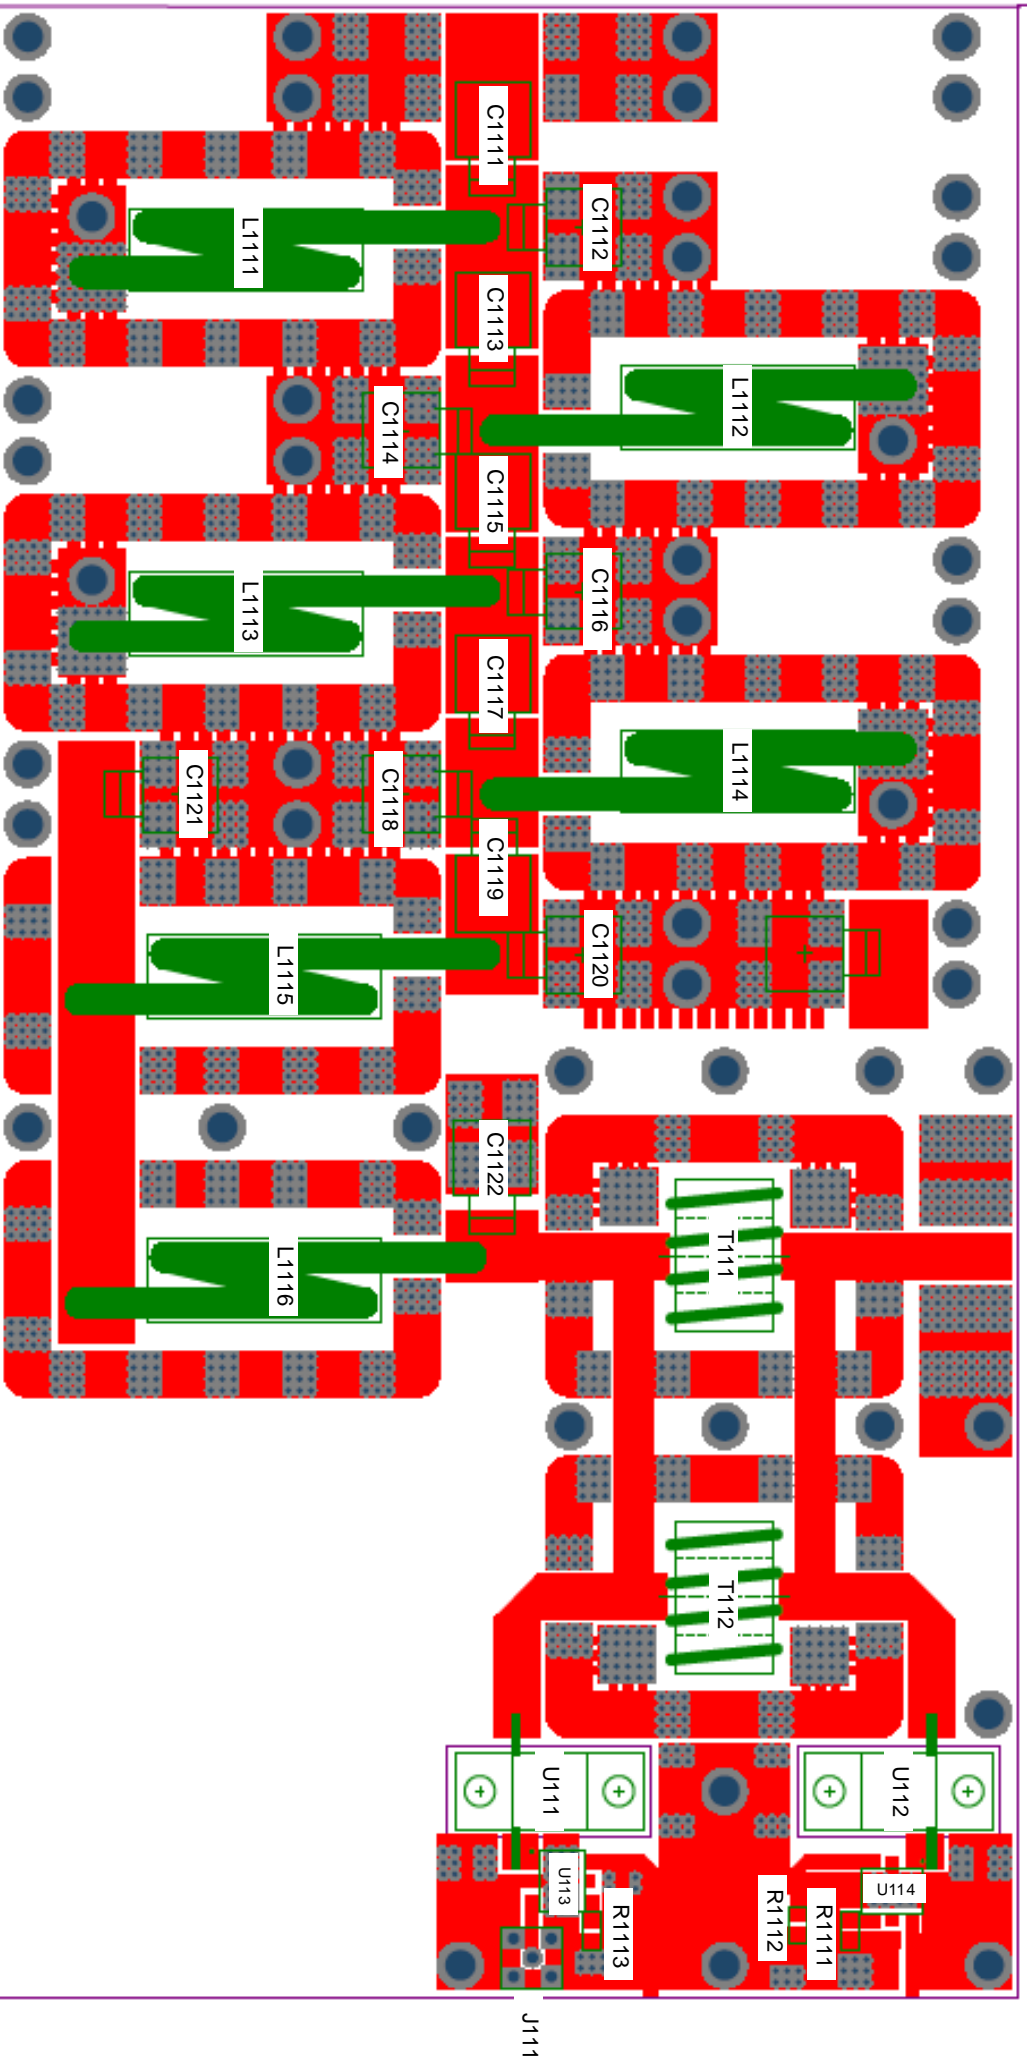

Description	Driver
Revision	10/10/2014
Unit	Power Amplifier

Description	PA Output Matching
Revision	10/10/2014
Unit	Power Amplifier

Description	PA Input Matching
Revision	10/10/2014
Unit	Power Amplifier

Description	Bandpass Filter, Coupler
Revision	10/10/2014
Unit	Power Amplifier

Description	VSWR
Revision	10/10/2014
Unit	Power Amplifier