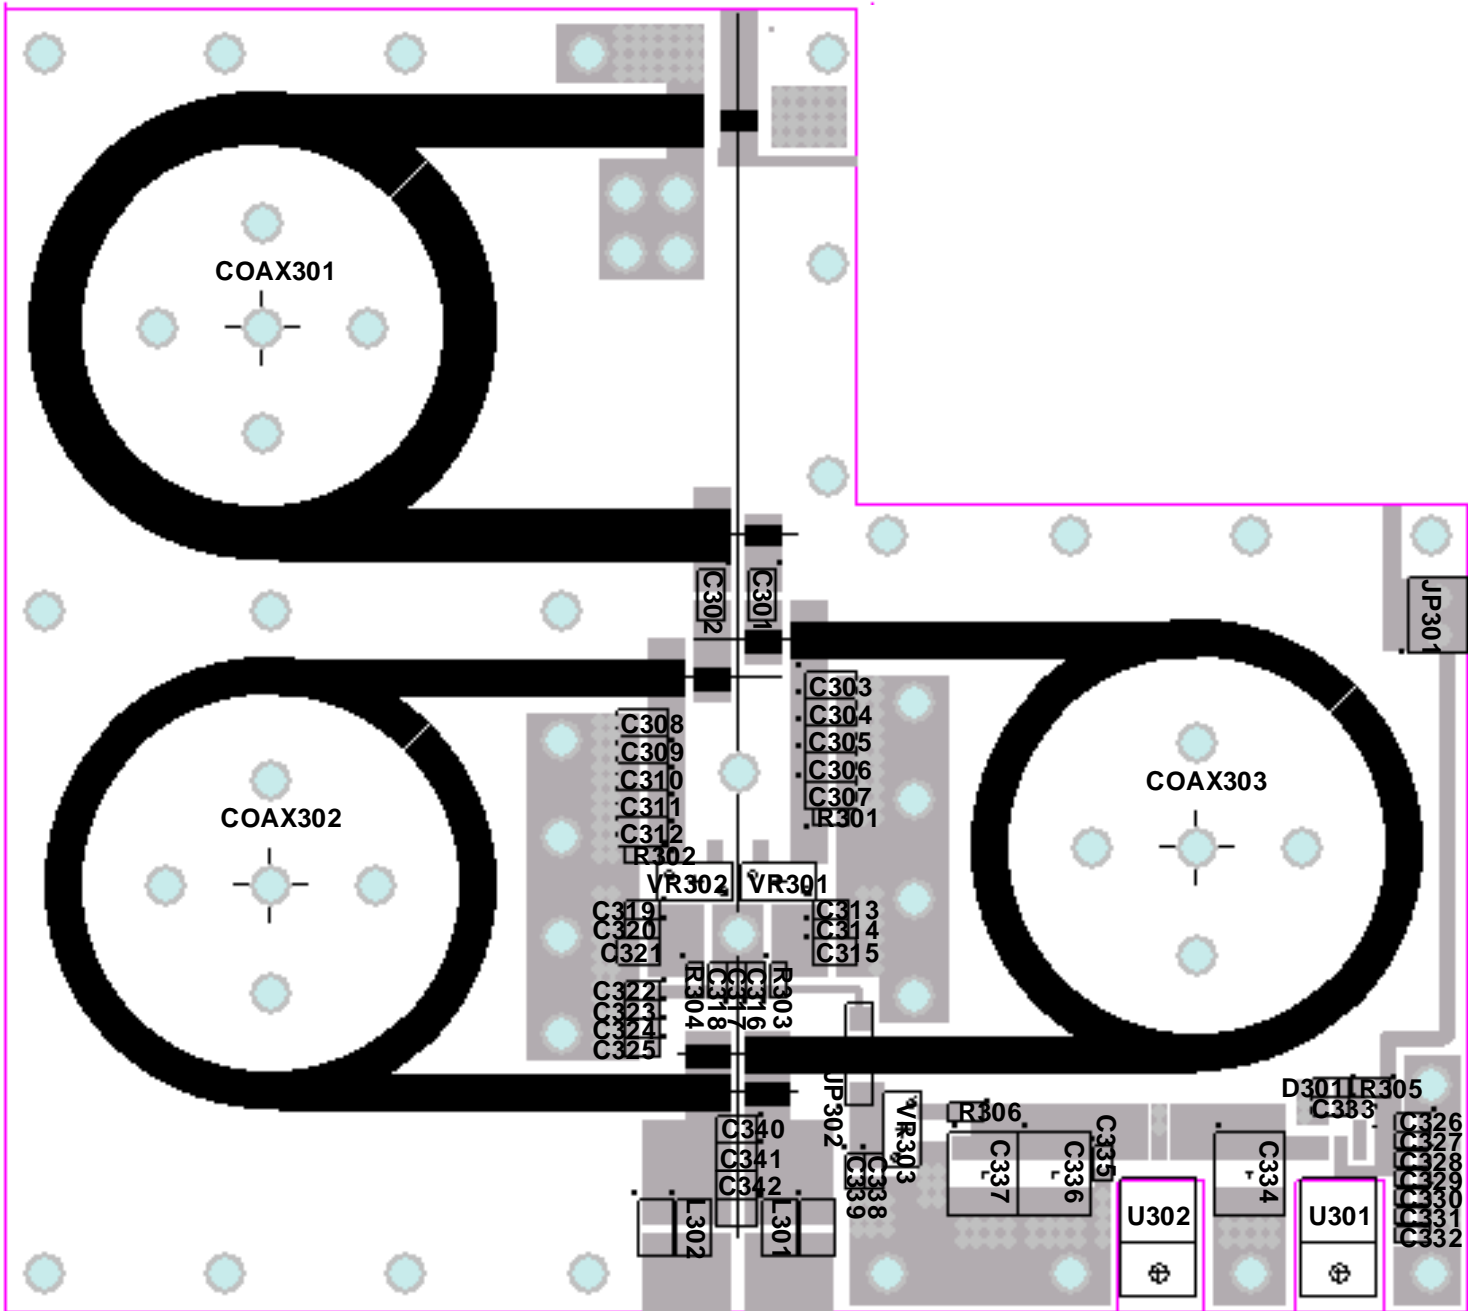

Description	PA Input Matching
Revision	10/10/2014
Unit	Power Amplifier