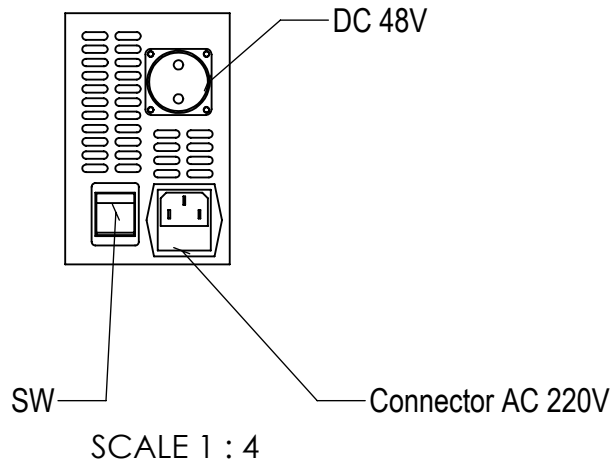

SCALE 1 : 4

SCALE 1 : 4

FAN

SCALE 1 : 4

DC 48V

SW

Connector AC 220V

SCALE 1 : 4

Switching Power Supply
3D Perspective